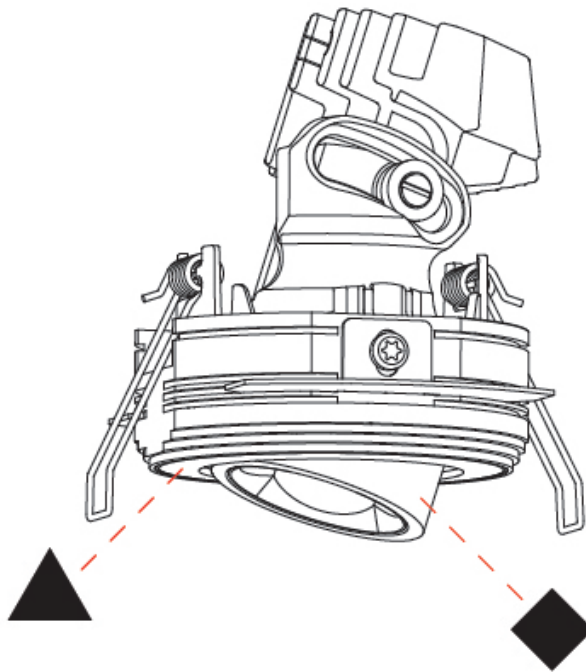

OIKO PRO ROUND ADJUSTABLE TRIMLESS

A35885-

PROJECT

TYPE

SPECIFIER

QUANTITY

DATE