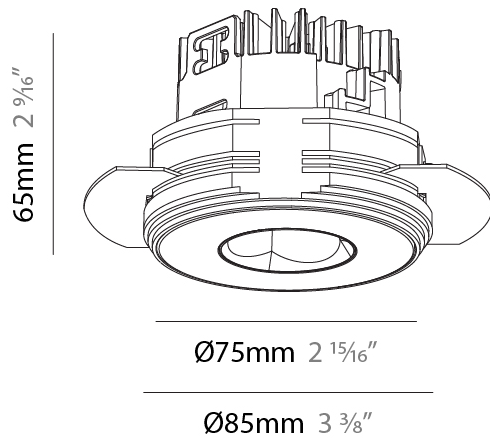

PHYSICAL

Shape: Round
Diameter (mm): 75
Diameter (in): 2 15/16
Height (mm): 65
Height (in): 2 9/16
Ceiling Thickness (mm): 10 / 12.5 / 15 / 25
Ceiling Thickness (in): 3/8 or 1/2 or 9/16 or 1
Min. Recessing Depth (mm): 70
Min. Recessing Depth (in): 2 3/4
Light Distribution: Direct
Diffuser: Lens Pack - Spread Lens / Linear Spread Lens / Honeycomb Louver
Fixture Finish: SSR / BKV / CWI / CRY / HAB / UFT / ITA / RUA / FTG / MYG / LOD / PUS / FRO / FUP / KIA / POP / BLS / SPG / MEY / GOH / GUM / CHC / COM / ABZ / JAG / OBR / MOS / ROR
Fixture Material: Aluminum Die Cast
Cut-out Measurements: 68mm / 2 11/16" Diameter

ELECTRICAL

Lamp Type: LED (Zhaga Standard)
Input Wattage (W): 15
Total Output Wattage (W): 13.6
Dimming: Tri-Mode (Non-Dimming and Phase Dimming (120Vac only) and 0-10V Dimming)
Driver Included: No
Driver Location: Recessed Housing
Driver Type: Constant Current - Universal
Driver Class: Class 2
Input Voltage (V): 120 - 277
Constant Current (MA): 350

LED

Color Temperature (°K): 2700 / 3000 / 3500 / 4000
Max. Delivered Lumen (lm): 1295 / 1377 / 1442 / 1455
Nominal Lumen (lm): 1566 / 1665 / 1743 / 1759
CRI: >90 CRI
Lamp Life (hrs): 50000

OPTICAL

Reflector°: 34
Adjustability: Fixed

RATINGS AND CERTIFICATIONS

Certified By: Certified for North American Standards
IP rating: IP20