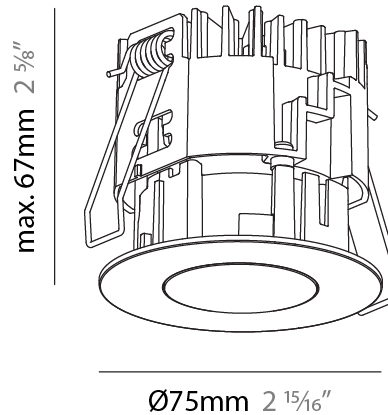

Series: Oiko Pro Round
Subseries: Oiko Pro Round Fixed
Brand: Prolicht
Division: Architectural
Mounting Type: Recessed
Mounting Location: Ceiling
Subcategory: Downlight

PHYSICAL

Shape: Round
Diameter (mm): 75
Diameter (in): 2 15/16
Height (mm): 67
Height (in): 2 5/8
Ceiling Thickness (mm): 1 - 25
Ceiling Thickness (in): 1/16 - 1 3/16
Min. Recessing Depth (mm): 75
Min. Recessing Depth (in): 2 15/16
Light Distribution: Direct
Diffuser: Lens Pack - Spread Lens / Linear Spread Lens / Honeycomb Louver
Fixture Finish: SSR / BKV / CWI / CRY / HAB / UFT / ITA / RUA / FTG / MYG / LOD / PUS / FRO / FUP / KIA / POP / BLS / SPG / MEY / GOH / GUM / CHC / COM / ABZ / JAG / OBR / MOS / ROR
Fixture Material: Aluminum Die Cast
Cut-out Measurements: 68mm / 2 11/16" Diameter

ELECTRICAL

Lamp Type: LED (Zhaga Standard)
Input Wattage (W): 16
Total Output Wattage (W): 14.6
Dimming: Tri-Mode (Non-Dimming and Phase Dimming (120Vac only) and 0-10V Dimming)
Driver Included: No
Driver Location: Recessed Housing
Driver Type: Constant Current - Universal
Driver Class: Class 2
Input Voltage (V): 120 - 277
Constant Current (MA): 350

LED

Color Temperature (°K): 2700 / 3000 / 3500 / 4000
Max. Delivered Lumen (lm): 1017 / 1096 / 1160 / 1162
Nominal Lumen (lm): 1393 / 1501 / 1589 / 1592
CRI: >90 CRI
Lamp Life (hrs): 50000

OPTICAL

Reflector°: 16
Adjustability: Fixed

RATINGS AND CERTIFICATIONS

Certified By: Certified for North American Standards
IP rating: IP54