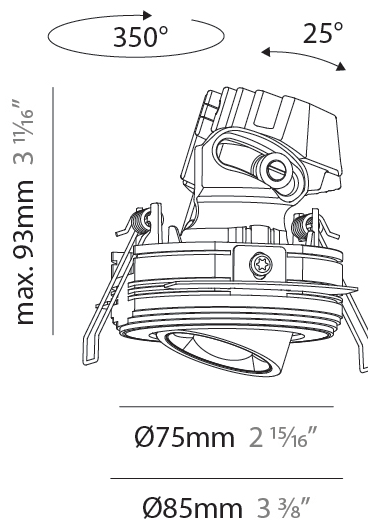

PHYSICAL

Shape: Round
Diameter (mm): 75
Diameter (in): 2 15/16
Height (mm): 93
Height (in): 3 11/16
Ceiling Thickness (mm): 10 / 12.5 / 15 / 25
Ceiling Thickness (in): 3/8 or 1/2 or 9/16 or 1
Min. Recessing Depth (mm): 105
Min. Recessing Depth (in): 4 1/8
Light Distribution: Direct
Diffuser: Lens Pack - Spread Lens / Linear Spread Lens / Honeycomb Louver
Fixture Finish: SSR / BKV / CWI / CRY / HAB / UFT / ITA / RUA / FTG / MYG / LOD / PUS / FRO / FUP / KIA / POP / BLS / SPG / MEY / GOH / GUM / CHC / COM / ABZ / JAG / OBR / MOS / ROR
Fixture Material: Aluminum Die Cast
Cut-out Measurements: D. 86mm / 3 3/8"

ELECTRICAL

Lamp Type: LED (Zhaga Standard)
Input Wattage (W): 16
Total Output Wattage (W): 14.6
Dimming: Tri-Mode (Non-Dimming and Phase Dimming (120Vac only) and 0-10V Dimming)
Driver Included: No
Driver Location: Recessed Housing
Driver Type: Constant Current - Universal
Driver Class: Class 2
Input Voltage (V): 120 - 277
Constant Current (MA): 350

LED

Number of LEDs: 1
Color Temperature (°K): 2700 / 3000 / 3500 / 4000
Max. Delivered Lumen (lm): 1464 / 1556 / 1630 / 1645
Nominal Lumen (lm): 1566 / 1665 / 1743 / 1759
CRI: >90 CRI
Lamp Life (hrs): 50000

OPTICAL

Reflector: 60
Adjustability: Rotational 350° / Tilt 25°

RATINGS AND CERTIFICATIONS

Certified By: Certified for North American Standards
IP rating: IP20