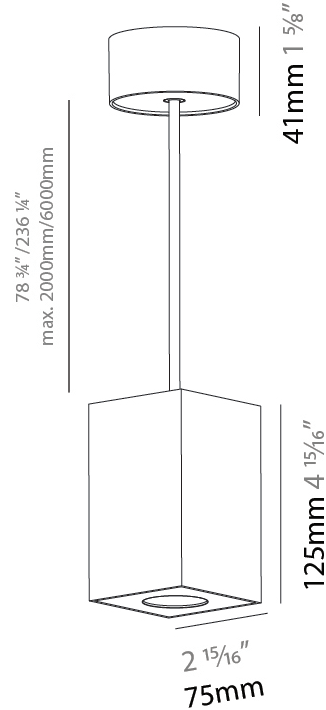

GENERAL

Series: Oiko Pro Round
Brand: Prolicht
Division: Architectural
Mounting Type: Suspension
Mounting Location: Ceiling
Subcategory: Pendant

PHYSICAL

Shape: Square
Length (mm): 75
Length (in): 2 ¹⁵/₁₆
Width (mm): 75
Width (in): 2 ¹⁵/₁₆
Height (mm): 125
Height (in): 4 ¹⁵/₁₆
Light Distribution: Direct
Weight (kg): 0.81
Fixture Finish: SSR / BKV / CWI / CRY / HAB / UFT / ITA / RUA / FTG / MYG / LOD / PUS / FRO / FUP / KIA / POP / BLS / SPG / MEY / GOH / GUM / CHC / COM / ABZ / JAG / OBR / MOS / ROR
Fixture Material: Metal
Cable Details: 2,000mm / 6,000mm Cable - Options : Transparent, Black, White, Red, Orange

ELECTRICAL

Lamp Type: LED (Zhaga Standard)
Input Wattage (W): 13.7
Dimming: Tri-Mode (Non-Dimming and Phase Dimming (120Vac only) and 0-10V Dimming)
Driver Included: No
Driver Location: Remote
Driver Type: Constant Current - Universal
Driver Class: Class 2
Input Voltage (V): 120 - 277
Constant Current (MA): 350

LED

Color Temperature (°K): 2700 / 3000 / 3500 / 4000
Max. Delivered Lumen (lm): 954 / 1028 / 1088 / 1091
Nominal Lumen (lm): 1246 / 1342 / 1396 / 1424
CRI: >90 CRI
Lamp Life (hrs): 50000

OPTICAL

Reflector°: 14
Adjustability: Fixed

RATINGS AND CERTIFICATIONS

Certified By: Certified for North American Standards
IP rating: IP20