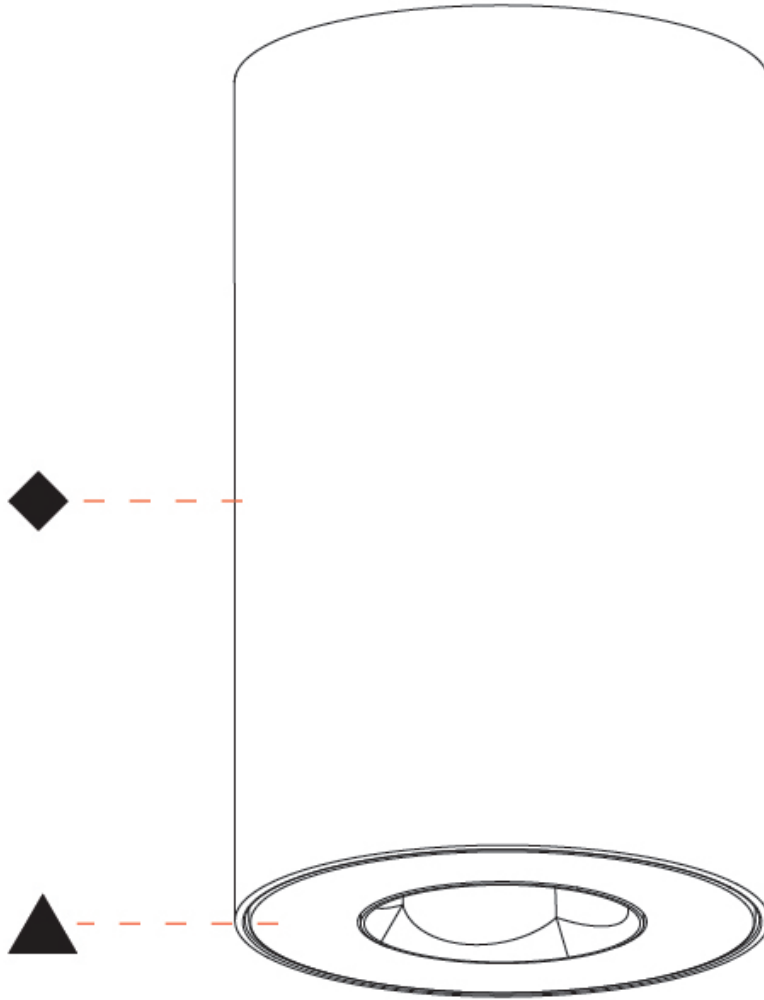

OIKO PRO ROUND SURFACE

A3D233-

PROJECT

TYPE

SPECIFIER

QUANTITY

DATE