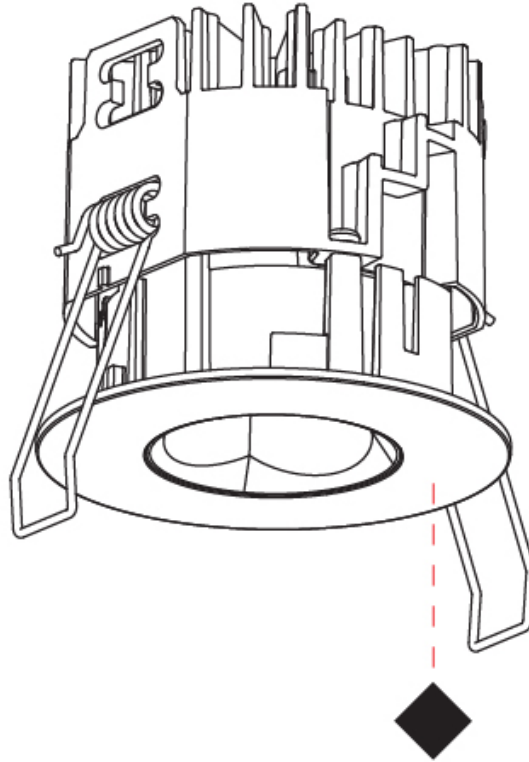

OIKO PRO ROUND FIXED RECESSED

A35866-

PROJECT

TYPE

SPECIFIER

QUANTITY

DATE

A