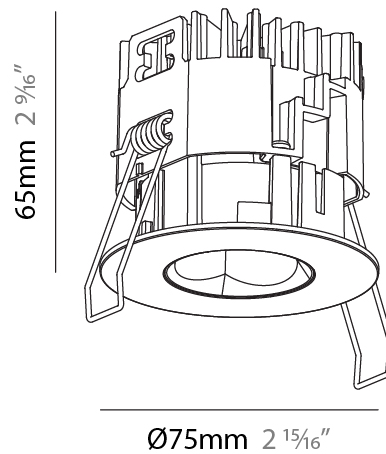

GENERAL

Series: Oiko Pro Round
Subseries: Oiko Pro Round Fixed
Brand: Prolicht
Division: Architectural
Mounting Type: Recessed
Mounting Location: Ceiling
Subcategory: Downlight

PHYSICAL

Shape: Round
Diameter (mm): 75
Diameter (in): 2 ¹⁵/₁₆
Height (mm): 65
Height (in): 2 ⁹/₁₆
Ceiling Thickness (mm): 1 - 25
Ceiling Thickness (in): 1/16 - 1 3/16
Min. Recessing Depth (mm): 70
Min. Recessing Depth (in): 2 ³/₄
Light Distribution: Direct
Diffuser: Lens Pack - Spread Lens / Linear Spread Lens / Honeycomb Louver
Fixture Finish: SSR / BKV / CWI / CRY / HAB / UFT / ITA / RUA / FTG / MYG / LOD / PUS / FRO / FUP / KIA / POP / BLS / SPG / MEY / GOH / GUM / CHC / COM / ABZ / JAG / OBR / MOS / ROR
Fixture Material: Aluminum Die Cast
Cut-out Measurements: 68mm / 2 11/16" Diameter

ELECTRICAL

Lamp Type: LED (Zhaga Standard)
Input Wattage (W): 14
Total Output Wattage (W): 12.7
Dimming: Dali Dimming
Driver Included: No
Driver Location: Recessed Housing
Driver Type: Constant Current - Universal (120Vac only for DALI driver)
Driver Class: Class 2
Input Voltage (V): 120 - 277
Constant Current (MA): 700

LED

Color Temperature (°K): 2700-6500 Tunable White
Max. Delivered Lumen (lm): 1129
Nominal Lumen (lm): 1460
CRI: >93 CRI
Lamp Life (hrs): 50000
Special LEDs offerings: Tunable White

OPTICAL

Reflector°: 36
Adjustability: Fixed

RATINGS AND CERTIFICATIONS

Certified By: Certified for North American Standards
IP rating: IP20