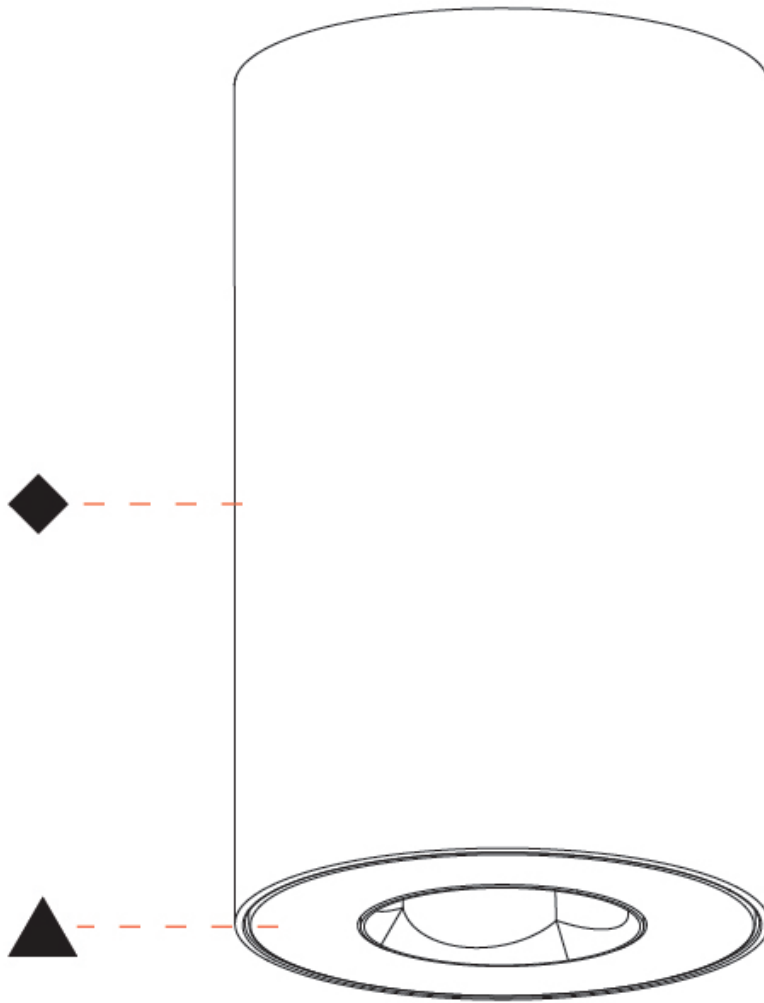

OIKO PRO ROUND SURFACE

A3D231-

PROJECT _____

TYPE _____

SPECIFIER _____

QUANTITY _____

DATE _____

A